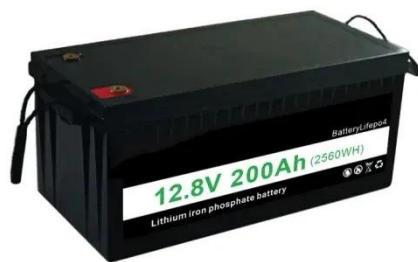

Yingli 250W Mono Data Shee1 , PDF , Photovoltaics , Solar Panel

Yingli 250W Mono Data Shee1 - Free download as PDF File (.pdf), Text File (.txt) or read online for free. The