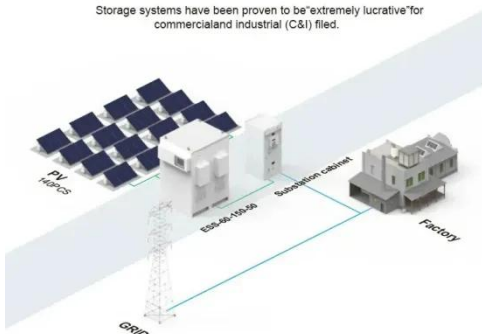

BASIC APPLICATION

Metal Clad Switchgear, 2000 Amp, 35 KV AC, 3-Pole 4-Wire, 3 IN 5 ...

The switchgear comes with and accepts 2000-amprating. Operation: The switchgear features a front control panel and rear termination equipped with a locking door.

2000-4000 Amp Switchgear In Stock