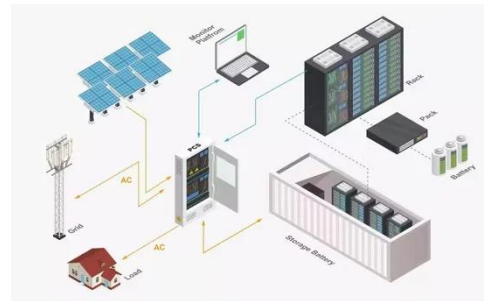

Solar Combiner Box Installation and Wiring Diagram

Learn how to safely install and wire a solar combiner box for DC PV systems. Step-by-step guide covers wiring, grounding, surge protection (SPD), and best practices for solar panel arrays.

Discover how to choose and maintain the right solar junction box for panel manufacturing and installations, ensuring safety, efficiency, and durability.

Solar Panel Wiring Basics: How to Wire Solar Panels

Master solar panel wiring with this in-depth guide. Learn how to configure series and parallel connections, calculate voltage and current, and safely integrate inverters, charge controllers, and ...

Electrical Installations for Solar Photovoltaic ...

Ensure safe, code-compliant electrical installations for your Solar Photovoltaic Power System with proper wiring, protection, and maintenance tips.

How To Wire A Solar Combiner Box Or Pass ...

Learn how to wire a solar combiner box or pass-through box safely and efficiently. Simplify solar panel connections and optimize system performance with this guide.