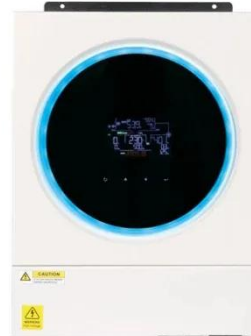

components provide stable backup power, reduce outages, and ensure reliable outdoor telecom network performance.