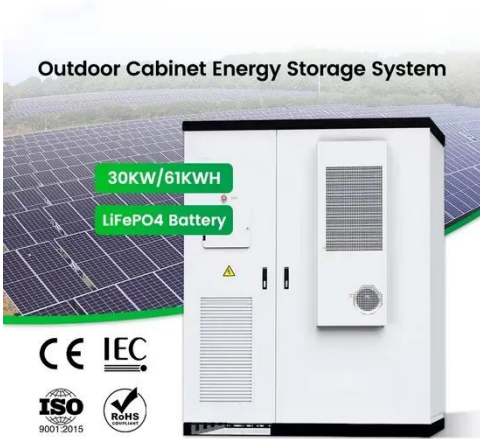

KREATYWNY ENERGY POLSKA

Weight of telecom battery cabinet

Weight of telecom battery cabinet

Outdoor Lithium-ion Battery Cabinet

The Delta Outdoor series offers several size options, ensuring right dimensions for telecom equipment. A flexible configuration is the way to tailor solutions for your demand, and our ...

Telecom Cabinet Weight , Huijue Group E-Site

As global 5G rollouts accelerate, telecom cabinet weight has emerged as a critical bottleneck. Did you know a standard outdoor cabinet can weigh over 300kg? With operators needing ...