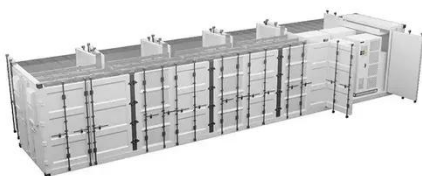

Universal GSM Software