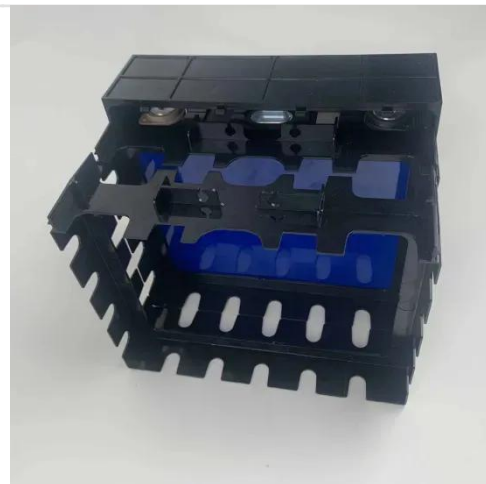

WM8650 Universal Uberoid

(WM8650 1.5.7 Universal Uberoid v12.1 27-SEP-2012) WMT launcher Uberoid is a heavily customized, tweaked, modded, super fast firmware suitable for up

WM8650 Universal Uberoid]All In One Android Tablets Firmware ...

All In One Universal WM8650 Uberoid v12.1 No Need Factory firmware Includes the general ICS framework-res with these special mods: 1. dropdown mod 2.