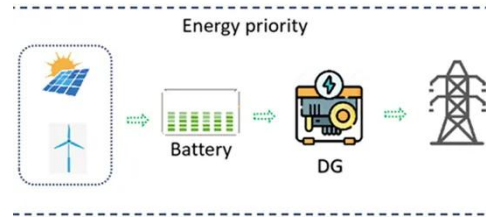

...

Contact Us

For catalog requests, pricing, or partnerships, please visit:
<https://www.kreatywny-dom.pl>