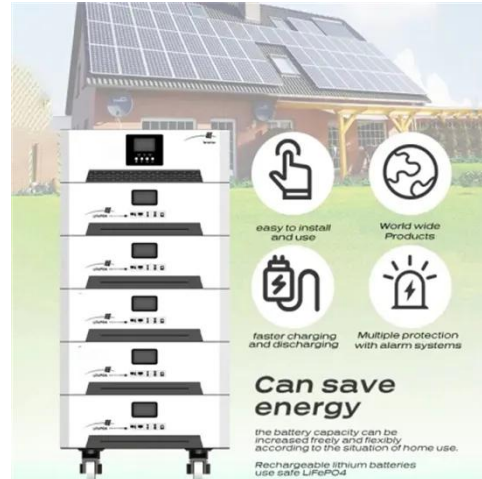

Battery Cabinets for UPS Systems

Horsham, PA - Ap. C& D Technologies, a market leader in energy storage, expands its portfolio with the introduction of highly-engineered, factory-assembled battery cabinets that allow ...