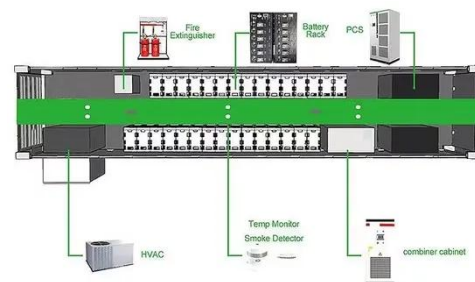

Type 2 Portable EV Charger

Charges at 2.2kW (10A) or 7.4kW (32A). Compatible Suitable for all Type 2 electric vehicles including Tesla, Jaguar, Renault, Kia, BMW, Ford, Audi, Vauxhall,