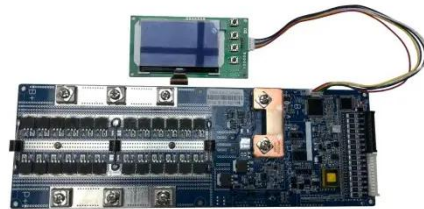

---

10 Best Portable Ev Charger Type 2 in The UK

Read our ranking for the 10 Best Portable Ev Charger Type 2 in The UK, and use this Portable Ev Charger Type 2 comparison to choose what you'll buy without the headache - we researched it all for ...

EV Portable Charger Type 2 with LCD Screen , UK 3 Pin Plug

Browse our range of Type 2 EV Portable 'Granny' Chargers with LCD display,