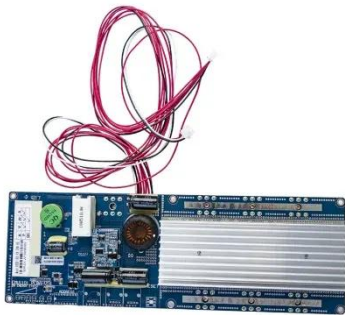

designed for energy applications typically include features like multiple charging outputs, ...

Outdoor mobile box-type energy storage power plant

The modular, pre-engineered design simplifies project development and enables repeatable deployment for maximum project velocity Power Station provides a flexible, pre-engineered energy storage ...

Outdoor Trolley Box Type 120V High Power Fast Charging ...

Product Parameters mobile energy storage: this power supply can be used to charge digital products and power AC appliances $\leq 3600W$. super capacity: 2816wh with 16 series and 1 ...