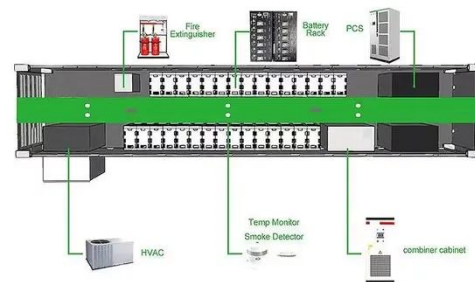

Communication base station

In daily life, many people have deep concerns about the radiation problem of rooftop communication base stations, and it can even be said that "talking about base station radiation turns ...