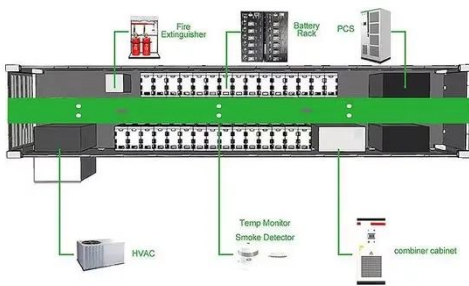

Clipchamp

Windows help and learning

Find help and how-to articles for Windows operating systems. Get support for Windows and learn about installation, updates, privacy, security and more.

Running troubleshooters in Get Help

The Microsoft Support and Recovery Assistant has been replaced with troubleshooters integrated into Get Help. Get Help has troubleshooters you can run for many common scenarios. These ...

solar container lithium battery packs , etrailer

Let this complete battery management system charge and maintain your auxiliary batteries by incorporating AC,