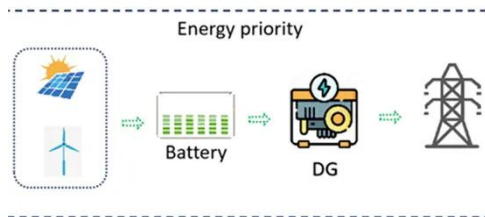

Galaxy Lithium-ion Battery Cabinet

The Schneider Electric-exclusive Galaxy Lithium-ion Battery Cabinets for 3-phase UPSs are a sustainable, innovative energy storage solution for data centers, industrial processes, and critical ...

Contact Us

For catalog requests, pricing, or partnerships, please visit:
<https://www.kreatywny-dom.pl>