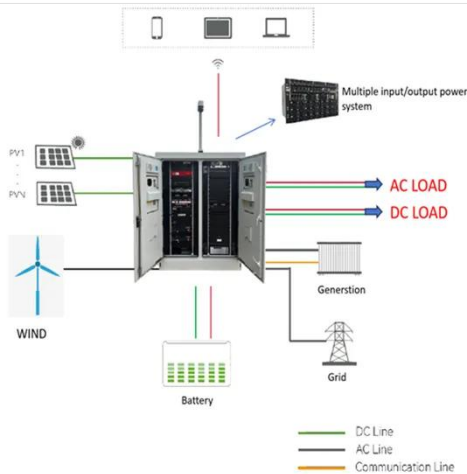

Strathalbyn Mine (Strathalbyn North; Monster Lode), Strathalbyn, ...

Located 3 km NE - NNE of Strathalbyn. A series of mines under the name 'Strathalbyn' occupied the area directly south of the Wheal Ellen mine through to the location of the current Angas Mine.