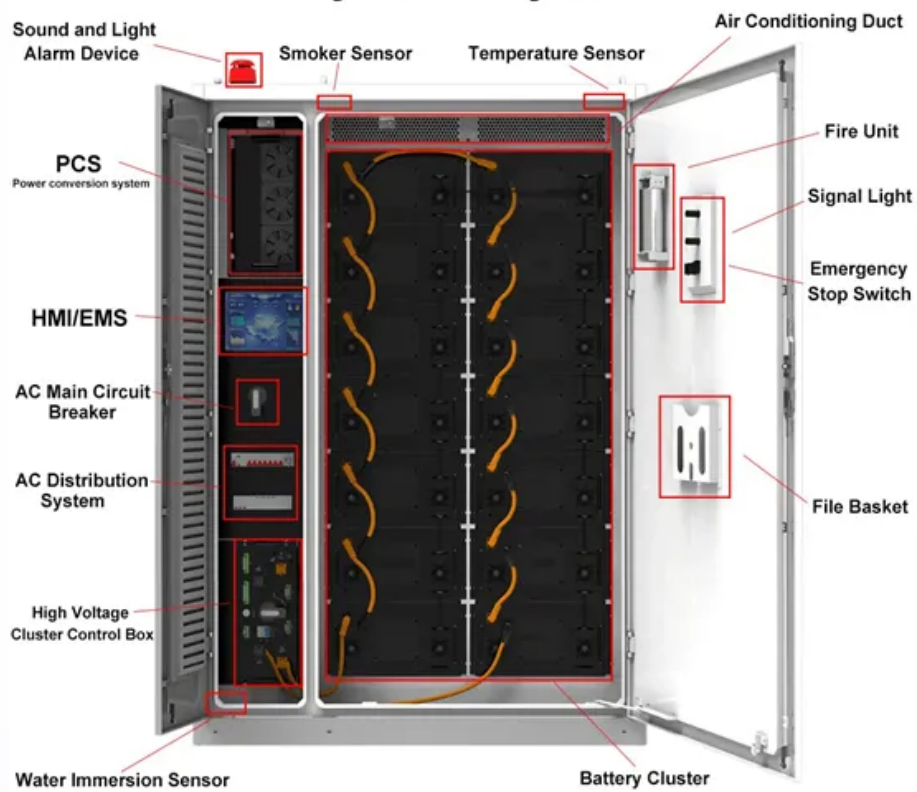

Strathalbyn mine

System Layout