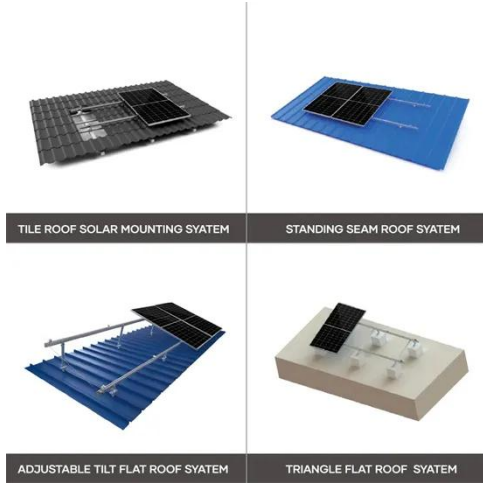

Space station energy storage power supply

Spacecraft Electrical Power Systems

Agenda Typical Cubesat Subsystems
Typical EPS Subsystems Power System
Definitions Requirements Major
Interacting Subsystems Where to Start
Why Derating Safety and Reliability ...

Electric Power System: Consists of power generation, energy ...

The International Space Station (ISS) electrical power system consists of power generation, energy storage, power management, and distribution (PMAD) equipment. Electricity is ...