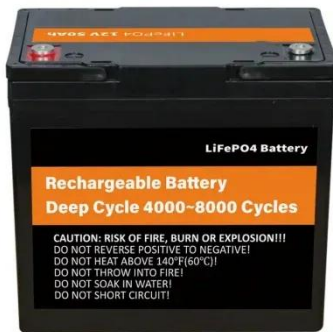

### Microgrid System Outdoor Cabinet Type 20kw 40kwh 50kw 100kwh

Togo Solar Outdoor Energy Storage Cabinet Hybrid Type Equipped with a robust 15kW hybrid inverter and 35kWh rack-mounted lithium-ion batteries, the system is seamlessly housed in an IP55-rated ...