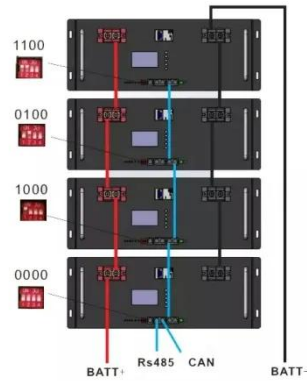

For your unique performance requirements to be achieved, the servers in the rack must operate at peak capacity and within the optimum temperature. We're with you in reaching that goal, through future ...