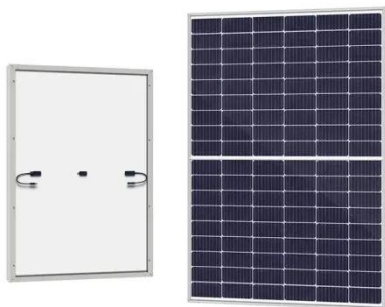

Seamless Use Cases of Outdoor Payment Terminals

The rising trends of contactless payment modes have paced the demand for outdoor payment terminals (OPTs) as effective payment platforms. These terminals are efficient, convenient, ...

Outdoor Payment Terminal Benefits for Retailers

Unlike traditional payment terminals designed for use indoors, outdoor payment terminals are specifically engineered to withstand harsh