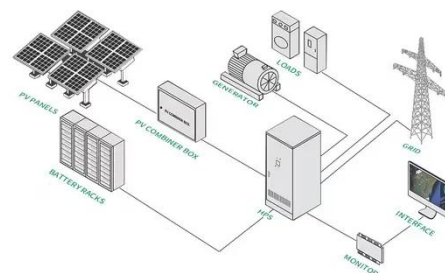

SAJ Residential Hybrid Inverter , Lithium Battery ...

Explore SAJ's residential hybrid inverters featuring lithium-ion battery energy storage, UPS function, and high voltage power for reliable solar hybrid solutions.