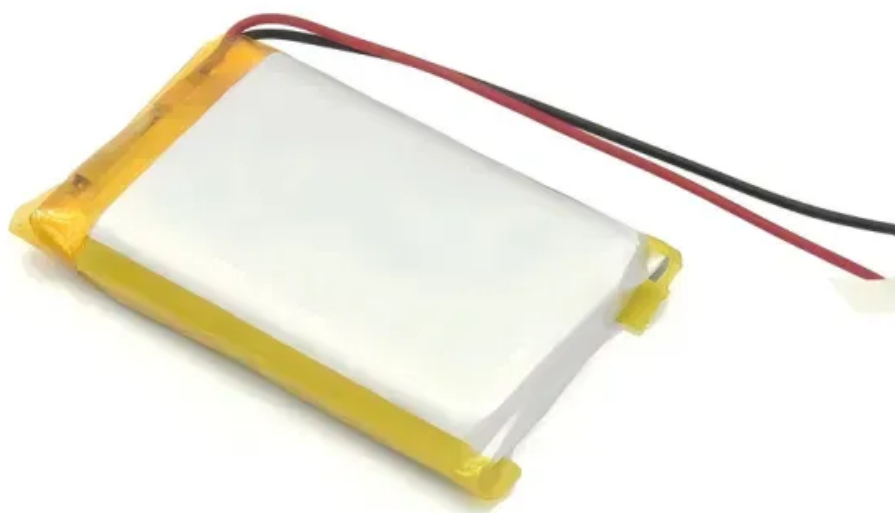

KREATYWNY ENERGY POLSKA

Saj home inverter

Saj home inverter

SAJ Residential Inverter , R6 Series , 3~50kW Three-phased

Safer, smarter, and more efficient. R6 series is a three-phased grid-connected inverter for residential & commercial rooftop installations. The power output ranges from 3~50kW with 2/3/4 MPPT.

SAJ Residential Hybrid Inverter , Lithium Battery ...

Explore SAJ's residential hybrid inverters featuring lithium-ion battery energy storage, UPS function, and high voltage power for reliable solar hybrid solutions.

SAJ 1500V DC-Coupling C& I Storage: CH3 Inverter & CB3 Battery

SAJ's new 1500V DC-coupling CH3 inverter and CB3 battery system for commercial use lowers costs, offers scalable storage up to 20.8 MWh, and features AI-driven scheduling for peak ...

SAJ R5 Solar Inverter , On-Grid & For Home

R5 Residential Solar Inverter SAJ Residential Solar Inverter R5 series is a grid-connected inverter for residential rooftop installations. The power output range is from 0.7~12kW with 1-2 MPPT. R5 is easy ...