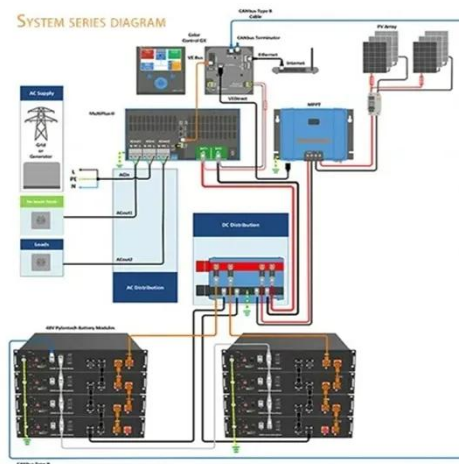

Support any customization

Inkjet Color label LOGO

quality, attention to ...

Royu Circuit Breaker

Royu Circuit Breakers offer a range of safety breakers with various amperage ratings, from 15A to 100A, suitable for different electrical applications. These circuit breakers come in two types: Plug-In and ...