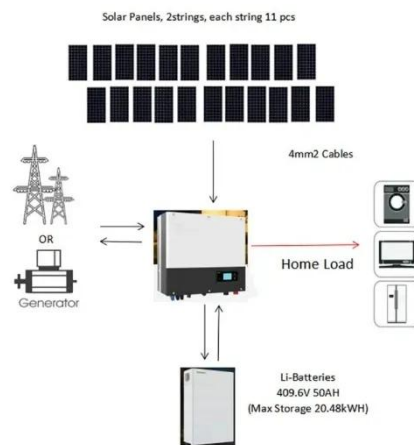

Energy Storage Cabinet Outdoor 20KW 50KWh/ 30KW 60KWh

HBOWA is an experienced energy storage battery manufacturer, our energy storage systems are competitive with the factory price, and OEM and ODM services are available.