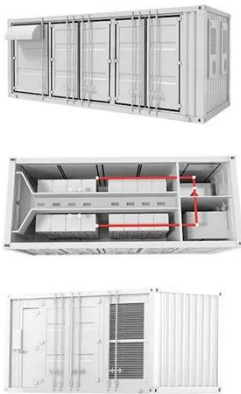

Eaton Samsung Gen 3 Battery Cabinet Installation and ...

Before installing the battery cabinet, read and understand how this manual applies to the system being installed. Use the procedures and illustrations in this section to create a logical plan for ...

UBC80 Battery Cabinet Installation,

Operation,

Review the battery system schematic that is located attached to the inside of a cabinet door to determine the number of batteries that need to be installed in the cabinet, the position of ...

Eaton 93PM Integrated Battery Cabinet-Small Welded ...

Refer to the appropriate Eaton 93PM UPS Installation and Operation manual listed in paragraph 1.7 For More Information for UPS cabinet conduit and terminal specifications and locations.