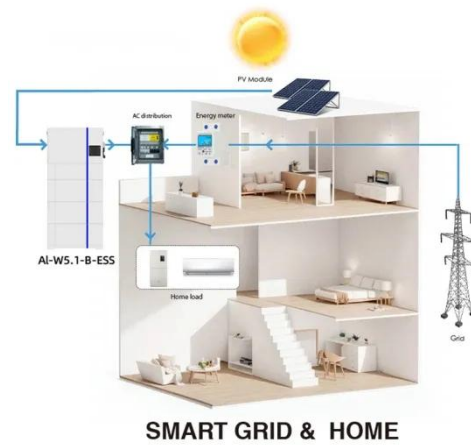

energy network, this cabinet empowers businesses to cut costs, enhance sustainability, and ensure uninterrupted power.

Contact Us

For catalog requests, pricing, or partnerships, please visit:
<https://www.kreatywny-dom.pl>