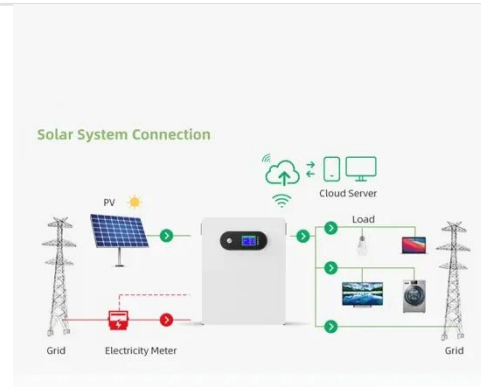

Battery Energy Storage Cabinet Cost: A 2025 Breakdown for ...

Let's cut to the chase: battery energy storage cabinet costs in 2025 range from $25,000 to $200,000+ - but why the massive spread? Whether you're powering a factory or stabilizing a solar ...