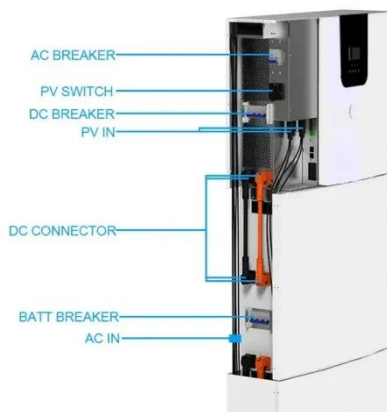

Mini Solar Panel For Camera - MLH warehouse

Outdoor Camera Solar Panel Kit $76.99
USD $88.00 USD$76.99 USD Sale 30W
5V Outdoor Solar Cells Charger Sale