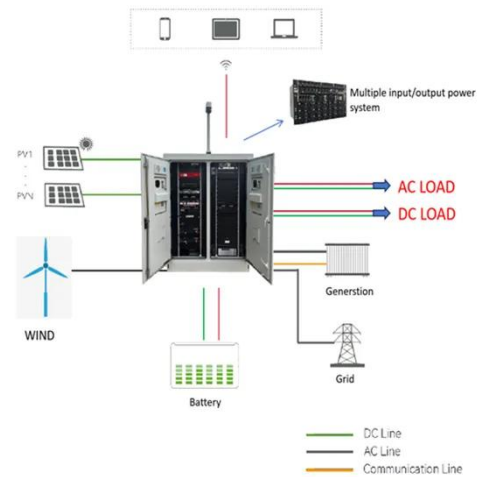

PALAU CONTAINERIZED

Our Containerised Generators deliver robust, high-capacity power from 300-3,000 kVA in secure, weather-resistant enclosures. Designed for challenging environments and critical applications, they ...

Contact Us

For catalog requests, pricing, or partnerships, please visit:
<https://www.kreatywny-dom.pl>