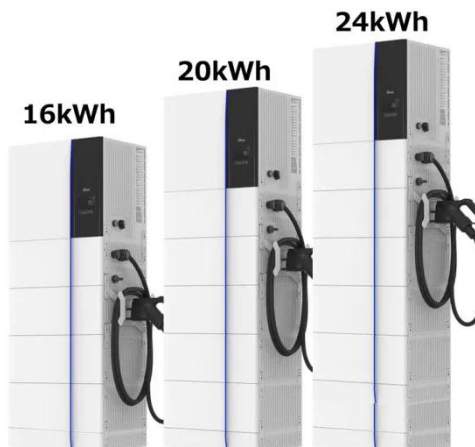

Outdoor Telecom Enclosure

When it comes to reliability, our KDM outdoor telecommunication cabinets are second to none. Built from stainless steel, aluminum, or galvanized steel, you can trust in their performance, no matter the ...