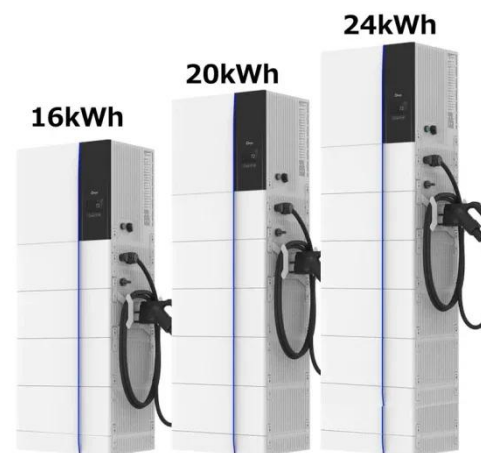

What Is an Energy Storage Battery Cabinet

Learn what an energy storage battery cabinet is, how it works, where it is used, and how it fits into modern BESS applications.