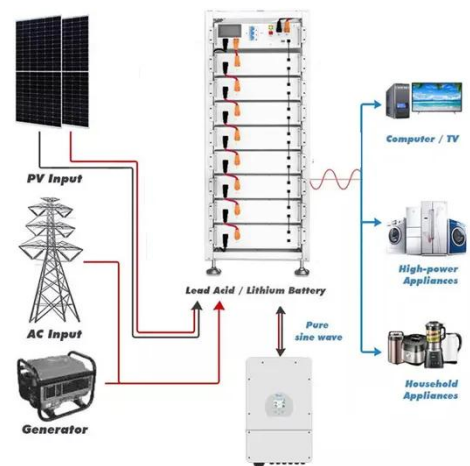

products to meet your requirements.

Contact Us

For catalog requests, pricing, or partnerships, please visit:
<https://www.kreatywny-dom.pl>