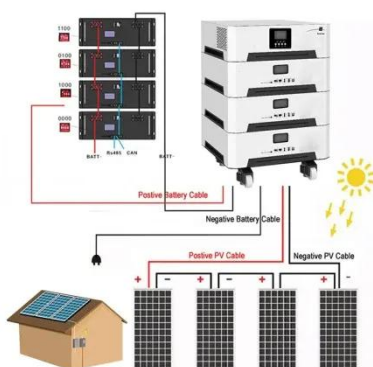

24V 1000W pure sine inverter

PRODUCTS Inverter / Jumpstarter / Powerpack / Charger / Cooler & Warmer / OEM / Built in power inverter 24V 1000W pure sine inverter Output Power: 1000W Efficiency: 93% max. Input voltage ...