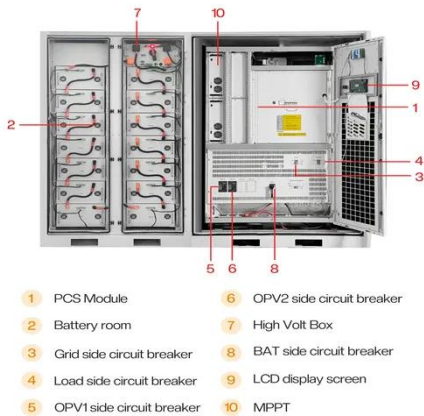

Maintaining EV charging stations is a crucial process to ensure stable performance, safety, and longevity of the system. The process includes hardware inspection, software updates, ...

Comprehensive Guide to EV Charging Station Setup and Maintenance

Learn about EV Charging Station Maintenance, setup costs, challenges, preventive practices, and how management systems ensure reliability and efficiency.

EV Charging Station Maintenance Best Practices

This comprehensive guide will delve into the essentials of EV charging station maintenance, offering actionable insights, proven strategies, and future-focused trends to ensure ...

How EV Charging Station Maintenance Reduces Costs and Increases

Reducing servicing costs for EVSE station owners and operators is critical to