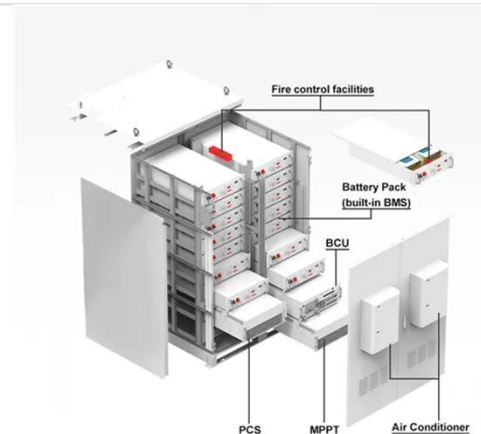

BYD Energy Storage Unveils New Battery-Box HVE & Power-Box ...

BYD Energy Storage launches the Battery-Box HVE, an advanced residential storage system, paired with new Power-Box inverters for efficient energy solutions.