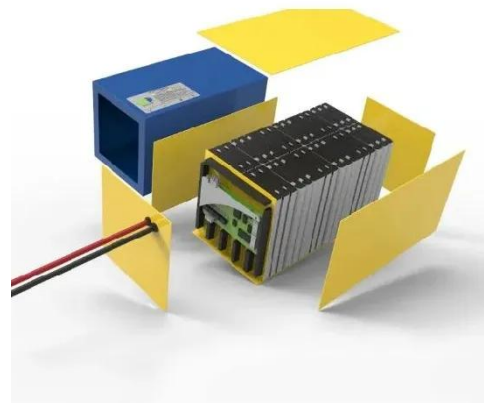

CPS, SCA60KTL-DO/US-A, 60kW 3Phase String Inverter, 3 MPPT, ...

The 50 & 60kW (55 & 66kVA) medium power CPS three phase string inverters are designed for ground mount, rooftop and carport applications. The units are high performance, advanced and reliable ...

Monaco inverter string 60kw

What is a 60 kW string inverter? Medha's 60 kW string inverters are designed to deliver superior performance, reliability, and efficiency, making them an ideal choice for small to medium-scale solar ...

PDP B SG36/60CX-US

Available for NORTH AMERICA
36kW/60kW SG36/60CX-US North
America Utility Scale Overview

50-60kW PV string inverter_three phase inverter

S5-GC (50-60)K three-phase series string inverter are suitable for the installation of three-phase input pv system of commercial and industrial PV plants. Adopt 5/6 MPPT design to provide a more flexible ...

Commercial 60kW

The 50 & 60kW (55 & 66kVA) medium power CPS three phase string inverters are designed for ground mount, rooftop and carport applications. The units are high performance, advanced and reliable