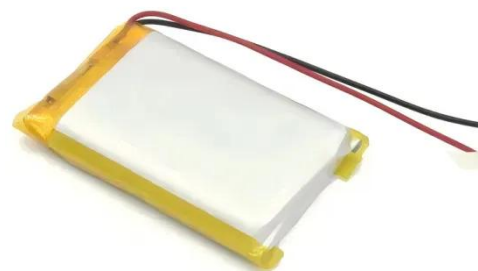

Practical Guide to Battery Module Cabinets: Where They're Used, ...

KDST provides solutions for current needs (IP65 outdoor cabinets, high-density data center cabinets) and is also developing advanced products (AI-powered cabinets, immersion-cooled cabinets) to keep ...