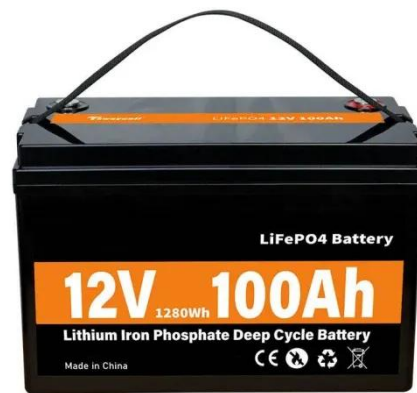

20-foot Air-cooled cabinet C& I solar power storage systems

Our 20-foot Air-cooled cabinet C& I solar power storage systems feature a revolutionary Battery Modular design and distributed cooling system. This means better temperature control, ensuring your ...

Renewable Energy Enclosures , Electrical Enclosures ...