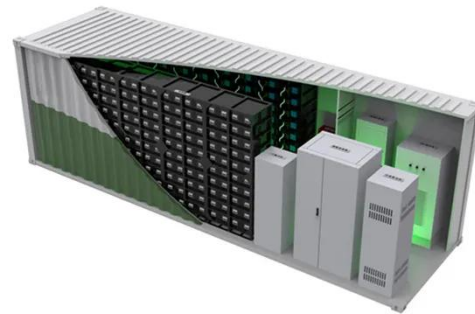

Are Solar Panel Battery Rooms Climate Controlled? Key Temperature

Solar panel battery rooms commonly use several types of climate control systems to ensure optimal performance and longevity of the batteries. The most effective systems are designed ...