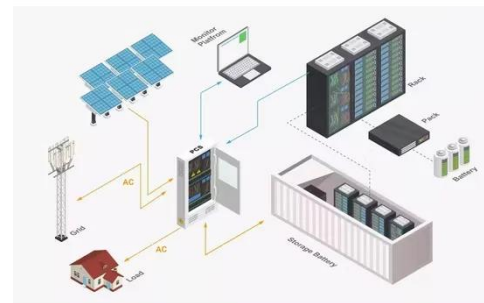

Telecom Backup Battery Upgrade: ONESUN's Zero-Downtime ...

In an era where telecom base stations frequently face power outages, equipment failures, and communication interruptions, a reliable backup power solution has become essential. ...