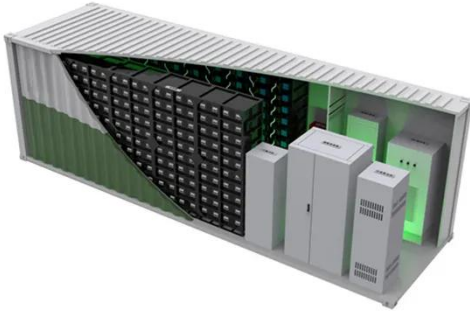

Longi Explorer Photovoltaic Panel

Longi Explorer Photovoltaic Panel

LONGi Solar Panels: Independent Review , Solar Choice

LONGi owns most steps in the vertical supply chain to produce a ...

Longi Monofacial LR5-72HTH-585M HiMo6 Explorer

Discover the Longi Monofacial LR5-72HTH-585M HiMo6 Explorer solar panel, featuring cutting-edge monofacial technology for enhanced efficiency. Ideal for renewable energy solutions, the LR5 series ...

Photovoltaic panels 585W - Longi Hi-MO 6 Explorer LR5-72HTH 560 ...

The Longi Hi-MO 6 Explorer LR5-72HTH 560-585M-V03 UT photovoltaic panel is a high-performance solar panel that offers exceptional efficiency, reliability, and durability.

LONGi Solar Panels: Independent