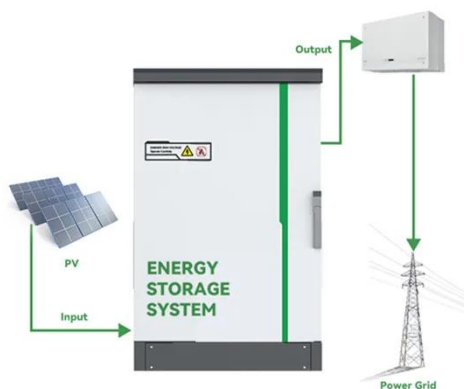

Discover the Longi Monofacial LR5-72HTH-585M HiMo6 Explorer solar panel, featuring cutting-edge monofacial technology for enhanced efficiency. Ideal for renewable energy solutions, the LR5 series ...

Photovoltaic panels 585W - Longi Hi-MO 6 Explorer LR5-72HTH 560 ...