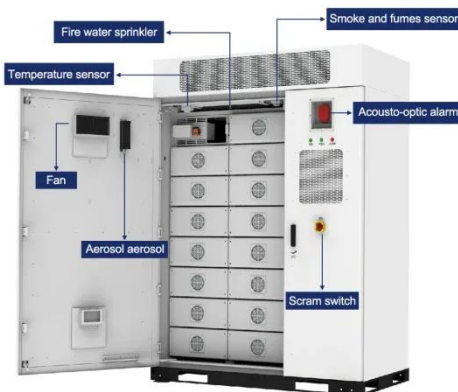

RANKING OF COMMERCIAL ENERGY STORAGE COMPANIES IN ...

Lithium batteries have become the most commonly used battery type in modern energy storage cabinets due to their high energy density, long life, low self-discharge rate and fast charge and discharge speed.