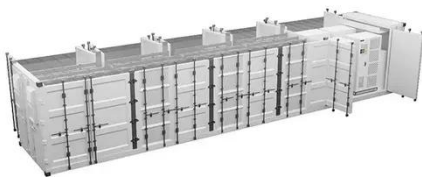

Lilongwe Energy Storage Container System

The project is furnished with a 5.308 MWh energy storage system comprising 2 2.654 MWh battery energy storage containers and 1 35 kV/2.5 MVA energy storage conversion boost system.