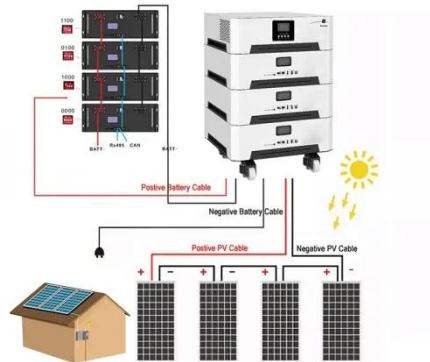

Lilongwe Mobile Energy Storage Container Exchange , EQACC SOLAR

Carbon neutrality calls for renewable energies, and the efficient use of renewable energies requires energy storage mediums that enable the storage of excess energy and reuse after spatiotemporal ...