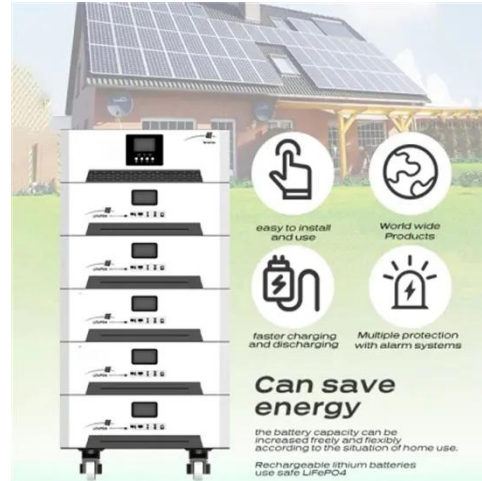

KREATYWNY ENERGY POLSKA

Lilongwe Mobile Energy Storage Container High-Efficiency Type

Overview

High-efficiency Mobile Solar PV Container with foldable solar panels, advanced lithium battery storage (100-500kWh) and smart energy management. Ideal for remote areas, emergency rescue and commercial applications. Fast deployment in all climates. Integrated prefabricated cabin for energy storage power station

Lilongwe Mobile Energy Storage Container High-Efficiency Type

Lilongwe Solar Container Fast Charging

The modular design allows for easy expansion, with the option to expand the battery storage system by 100 - 500kwh, making our energy storage container perfect for meeting growing energy demands.

LILONGWE ENERGY STORAGE POWER STATION

Feature highlights: This 220V Portable Mobile Digital Power Supply is designed for outdoor emergency energy storage, featuring a lithium battery with a capacity range of 252WH-756WH and power ...

Lilongwe Smart Photovoltaic Energy Storage Container 40kWh

What is LZY solar storage? LZY offers large, compact, transportable, and rapidly deployable solar storage containers for reliable energy anywhere. Who is LZY container? LZY container specializes in ...