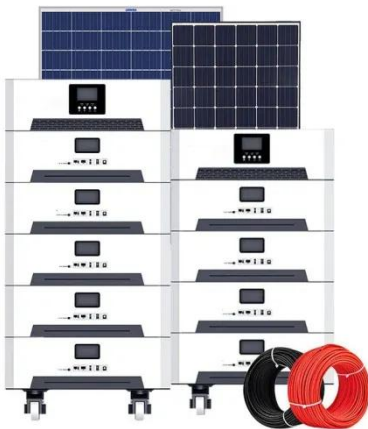

Breakers

KSB 3 Pole (Koten Safety Breaker) Bolt-On type circuit breaker 10 KAIC ABS Plastic Enclosures AVAILABLE: