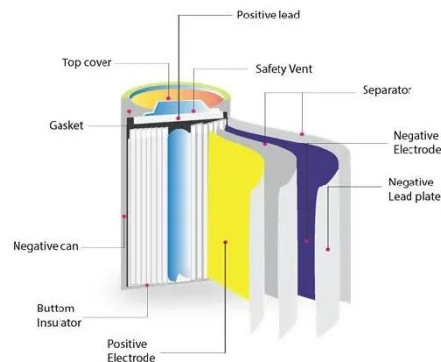

Outdoor Energy Storage Cabinet 215kWh

Propagation Prevention: Housed in individual IP54-rated metal cabinets designed to prevent fire propagation between units. **Modularization and Scalability:** The system is flexibly scalable at both the ...