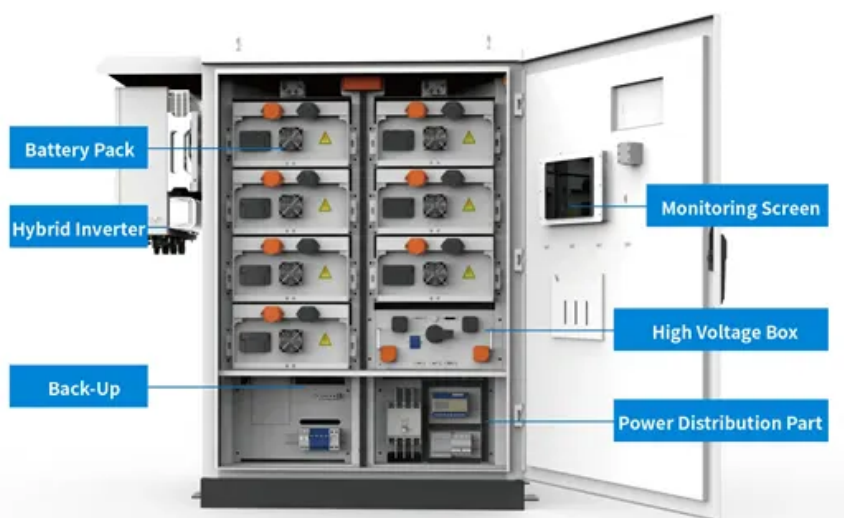

# Integrated power supply for solar telecom integrated cabinet

## Integrated power supply for solar telecom integrated cabinet

---

### Telecom Cabinet with Integrated Power & Battery for Reliability

The Power and Battery Integrated Cabinet combines power supply units and battery storage into a compact, weatherproof outdoor enclosure. Designed for telecom base stations, off-grid ...

## Integrated Solar & Battery Cabinet for Remote Telecom Systems

Product details Solar Power and Battery Cabinet The Solar Power and Battery Cabinet is an all-in-one outdoor energy solution that combines solar charging, energy storage, and power distribution in a ...