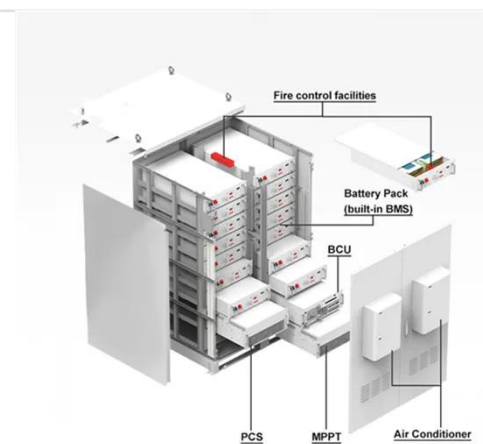

Energy storage system of communication base station

The Energy storage system of communication base station is a comprehensive solution designed for various critical infrastructure scenarios, including communication base stations, smart cities, smart ...

Communication container station energy storage systems

Highjoule HJ-SG-R01 Communication Container Station is used for outdoor large-scale base station sites. Communication container station energy storage systems (HJ-SG-R01) Product Features.

Communication Base Station Battery Cabinets , Huijue Group E-Site

Researchers at MIT recently unveiled a base station power system inspired by electric eels' bioelectrogenesis, achieving 94% efficiency through ionic charge stacking. While still experimental,

Energy System Solution for New Base Stations

Suitable for new communication sites without grid power or with unstable grid power, providing a modular, integrated hybrid energy system. Note: Some models support flexible capacity ...