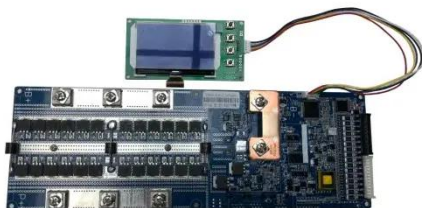

How To Install Solar Panel Brackets