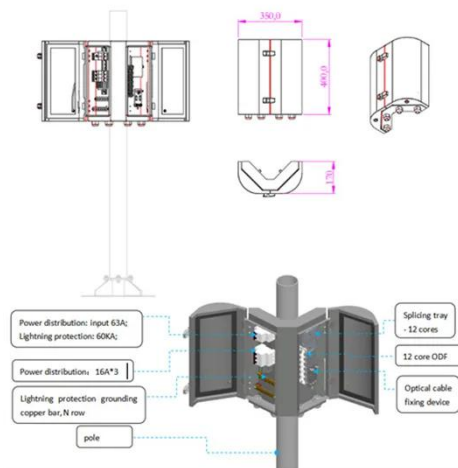

Here is a detailed technical explanation of the 5G network installation process: Site Selection: Identify suitable locations for 5G base stations or small cells. These could be existing cell ...

An Introduction to 5G and How MPS

Products Can Optimize a ...

This article described the basics of 5G and introduced two MPS parts -- the MPQ8645 and MP87190 -- that can be used to improve the AAU or BBU architecture within a 5G base cell station.

Complete Guide to 5G Base Station Construction , Key Steps, ...

Explore how 5G base stations are built--from site planning and cabinet installation to power systems and cooling solutions. Learn the essential components, technologies, and challenges ...

5g access point setting

Physically install the 5G base station and antennas at a suitable location, considering factors like coverage area, interference, and line-of-sight. Connect

the base station to the core ...