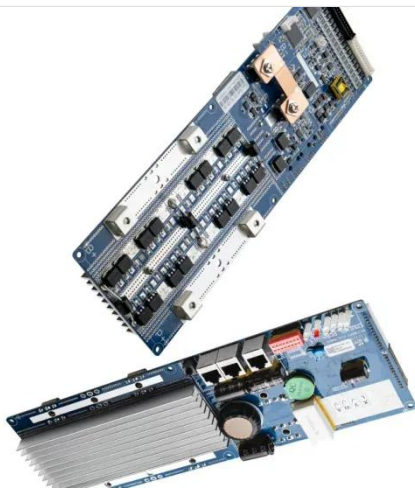

How much does an outdoor communication power supply BESS cost ...

The price of a BESS system can vary greatly depending on size, technology, and application. Here is a general cost breakdown: These costs are only estimates and can vary based on location, labor ...