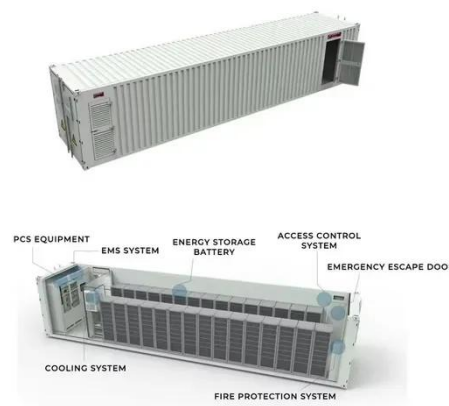

BESS Dedicated Outdoor Power Supply Price: Factors, Trends

Looking for reliable outdoor power solutions? This guide breaks down BESS dedicated outdoor power supply prices, key cost drivers, and smart purchasing strategies for commercial and industrial users.