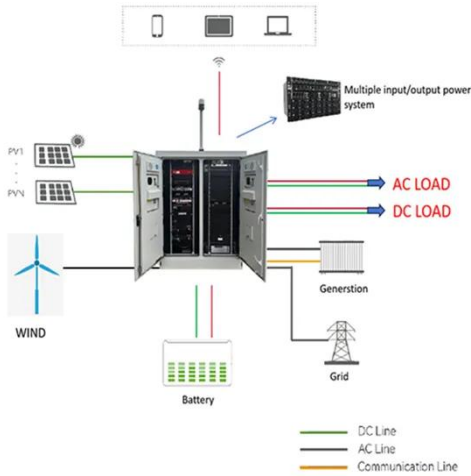

focuses on installed costs, including hardware, labor, and soft costs.

The Real Cost of Commercial Battery Energy Storage in 2026: What ...

In 2025, the typical cost of commercial lithium battery energy storage systems, including the battery, battery management system (BMS), inverter (PCS), and installation, ranges from $280 to ...