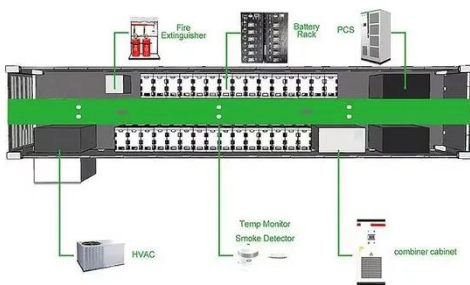

trends, and actionable tips to help you make ...

How many watts of solar panels are needed for monitoring?

In order to effectively monitor energy usage, approximately 400 to 1000 watts of solar panels are required, depending primarily on the specific energy needs, geographical location, and ...

How many watts of solar energy can be monitored? , NenPower

Monitoring solar energy wattage involves the utilization of sophisticated devices designed to capture the amount of electricity produced by solar panels. Various components contribute to this ...

Solar Panel Wattage Explained: How Many Watts Do You Need?

Confused about solar panel wattage? Learn how many watts you need, how solar output works, and how to calculate the right solar setup for your home, RV,