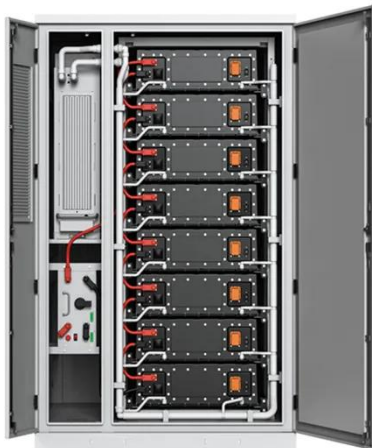

15kW / 35kWh Hybrid Solar System Integrated Energy Storage Cabinet

Equipped with a robust 15kW hybrid inverter and 35kWh rack-mounted lithium-ion batteries, the system is seamlessly housed in an IP55-rated cabinet for enhanced protection against water and dust, ...