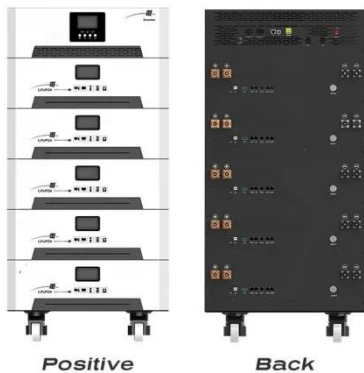

battery cabinet or lithium battery cabinet) is the backbone of a reliable energy ...