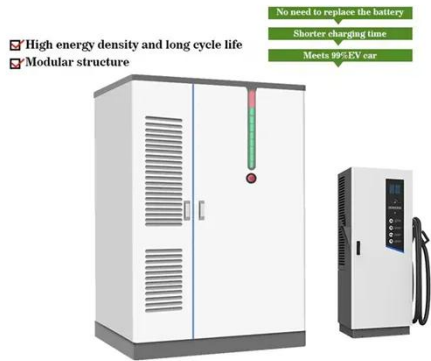

nodes. Provides reliable protection and efficient housing in harsh environments.

42U IP65 Outdoor Telecommunication Cabinet with 150wk Heat ...

CYTECH's Outdoor Telecommunication Cabinet is designed to house a variety of telecommunication equipment with 19" or 23" rack rail, standard features that include HVAC climate control, they can ...

Outdoor Integrated Telecom Cabinet , Integrated

This cabinet integrates power distribution, environmental control, and equipment storage within a single outdoor unit, suitable for mountaintops, rooftops, remote sites, and other harsh environments.

Power Supply Cabinets

Raycap's cabinet solutions for LTE-/5G antenna locations offer the highest reliability to effectively support mobile