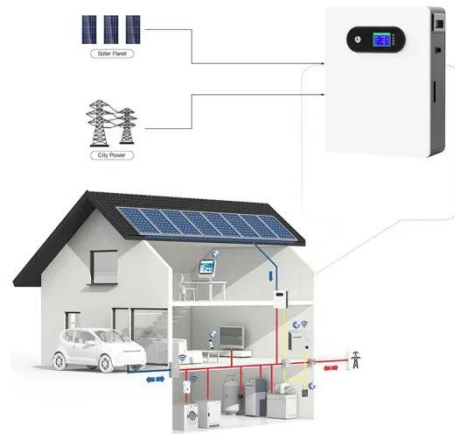

Contact Us

For catalog requests, pricing, or partnerships, please visit:
<https://www.kreatywny-dom.pl>