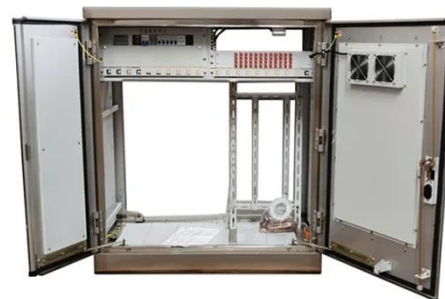

Niue National Strategic Plan

The Niue National Strategic Plan 2021-2026 Framework overarches the national strategies and priorities with the Vision- Niue Ke Monuina - Building a Prosperous Niue. The ...