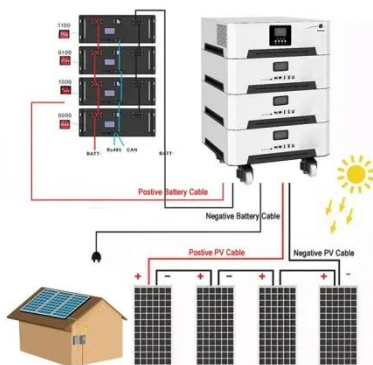

Harnessing the Sun: Niue's Journey Towards Sustainable Solar ...

Abstract Solar energy represents a transformative solution for small island nations like Niue, which face unique challenges in achieving energy security and sustainability. This article ...

The Government of Niue , Niue's new Power Station soft launch ...